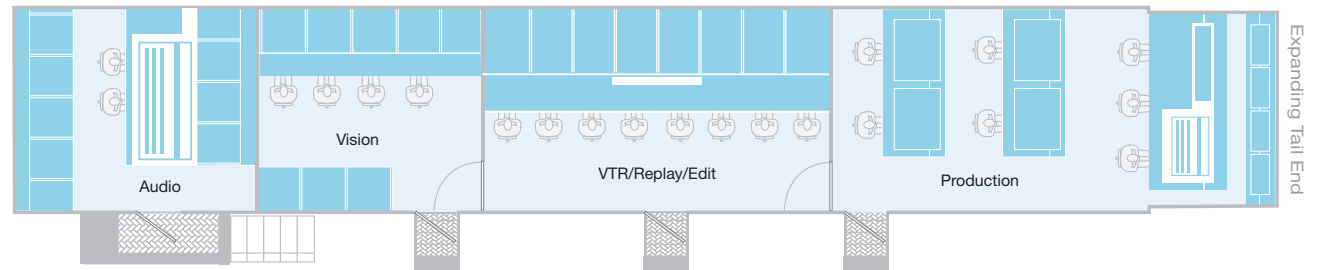

Middle Desk

Rear Desk

Monitor Stack

updated sept 2007

D10

Our OB unit, D10, provides the convenience of an in-line unit with all the production power and versatility of a larger OB unit. Based on a large articulated truck chassis it provides a spacious and comfortable production environment including an expanding rear section to accommodate a flat screen monitor stack.

Accommodating up to 20 cameras, and with provision for up to 6 server based record/replay devices and 6 VTR's, D10 is the perfect unit for mid to large sized sports, music and light entertainment events.

Router

Philips Venus SDI/PAL video and stereo audio router
128x128 PAL/SDI
Up to 40 external control panels
128x128 Stereo Audio

Cameras

Up to 20 Philips LDK 20P/100/200/23/ all cameras are 16x9 switchable

Lenses

Comprehensive selection subject to quotation

Production Area

Monitor wall consisting of: 12 Vutrix HD/SD 23" flat screens with intergrated Quad splits and UMDS and Tallys
4 - 15" colour TFT monitors