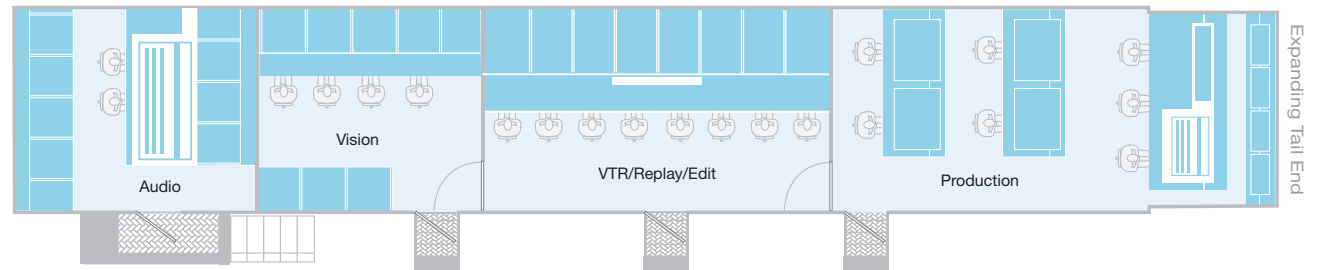

D12

NEP Visions has one of Europe's most extensive fleets of OB trucks and TV camera equipment providing the latest in technical standards including high definition, standard definition PAL and NTSC. Visions has a highly skilled core staff of Unit Managers, Vision/Audio Engineers, Cameramen and Cable Riggers and offers clients the choice of fully crewing events or supplying guarantee staff only. Together with a range of lightweight, fast assembly fly-pack kits, NEP Visions can provide clients with continuity of facilities and crew at any televised event anywhere in the world.